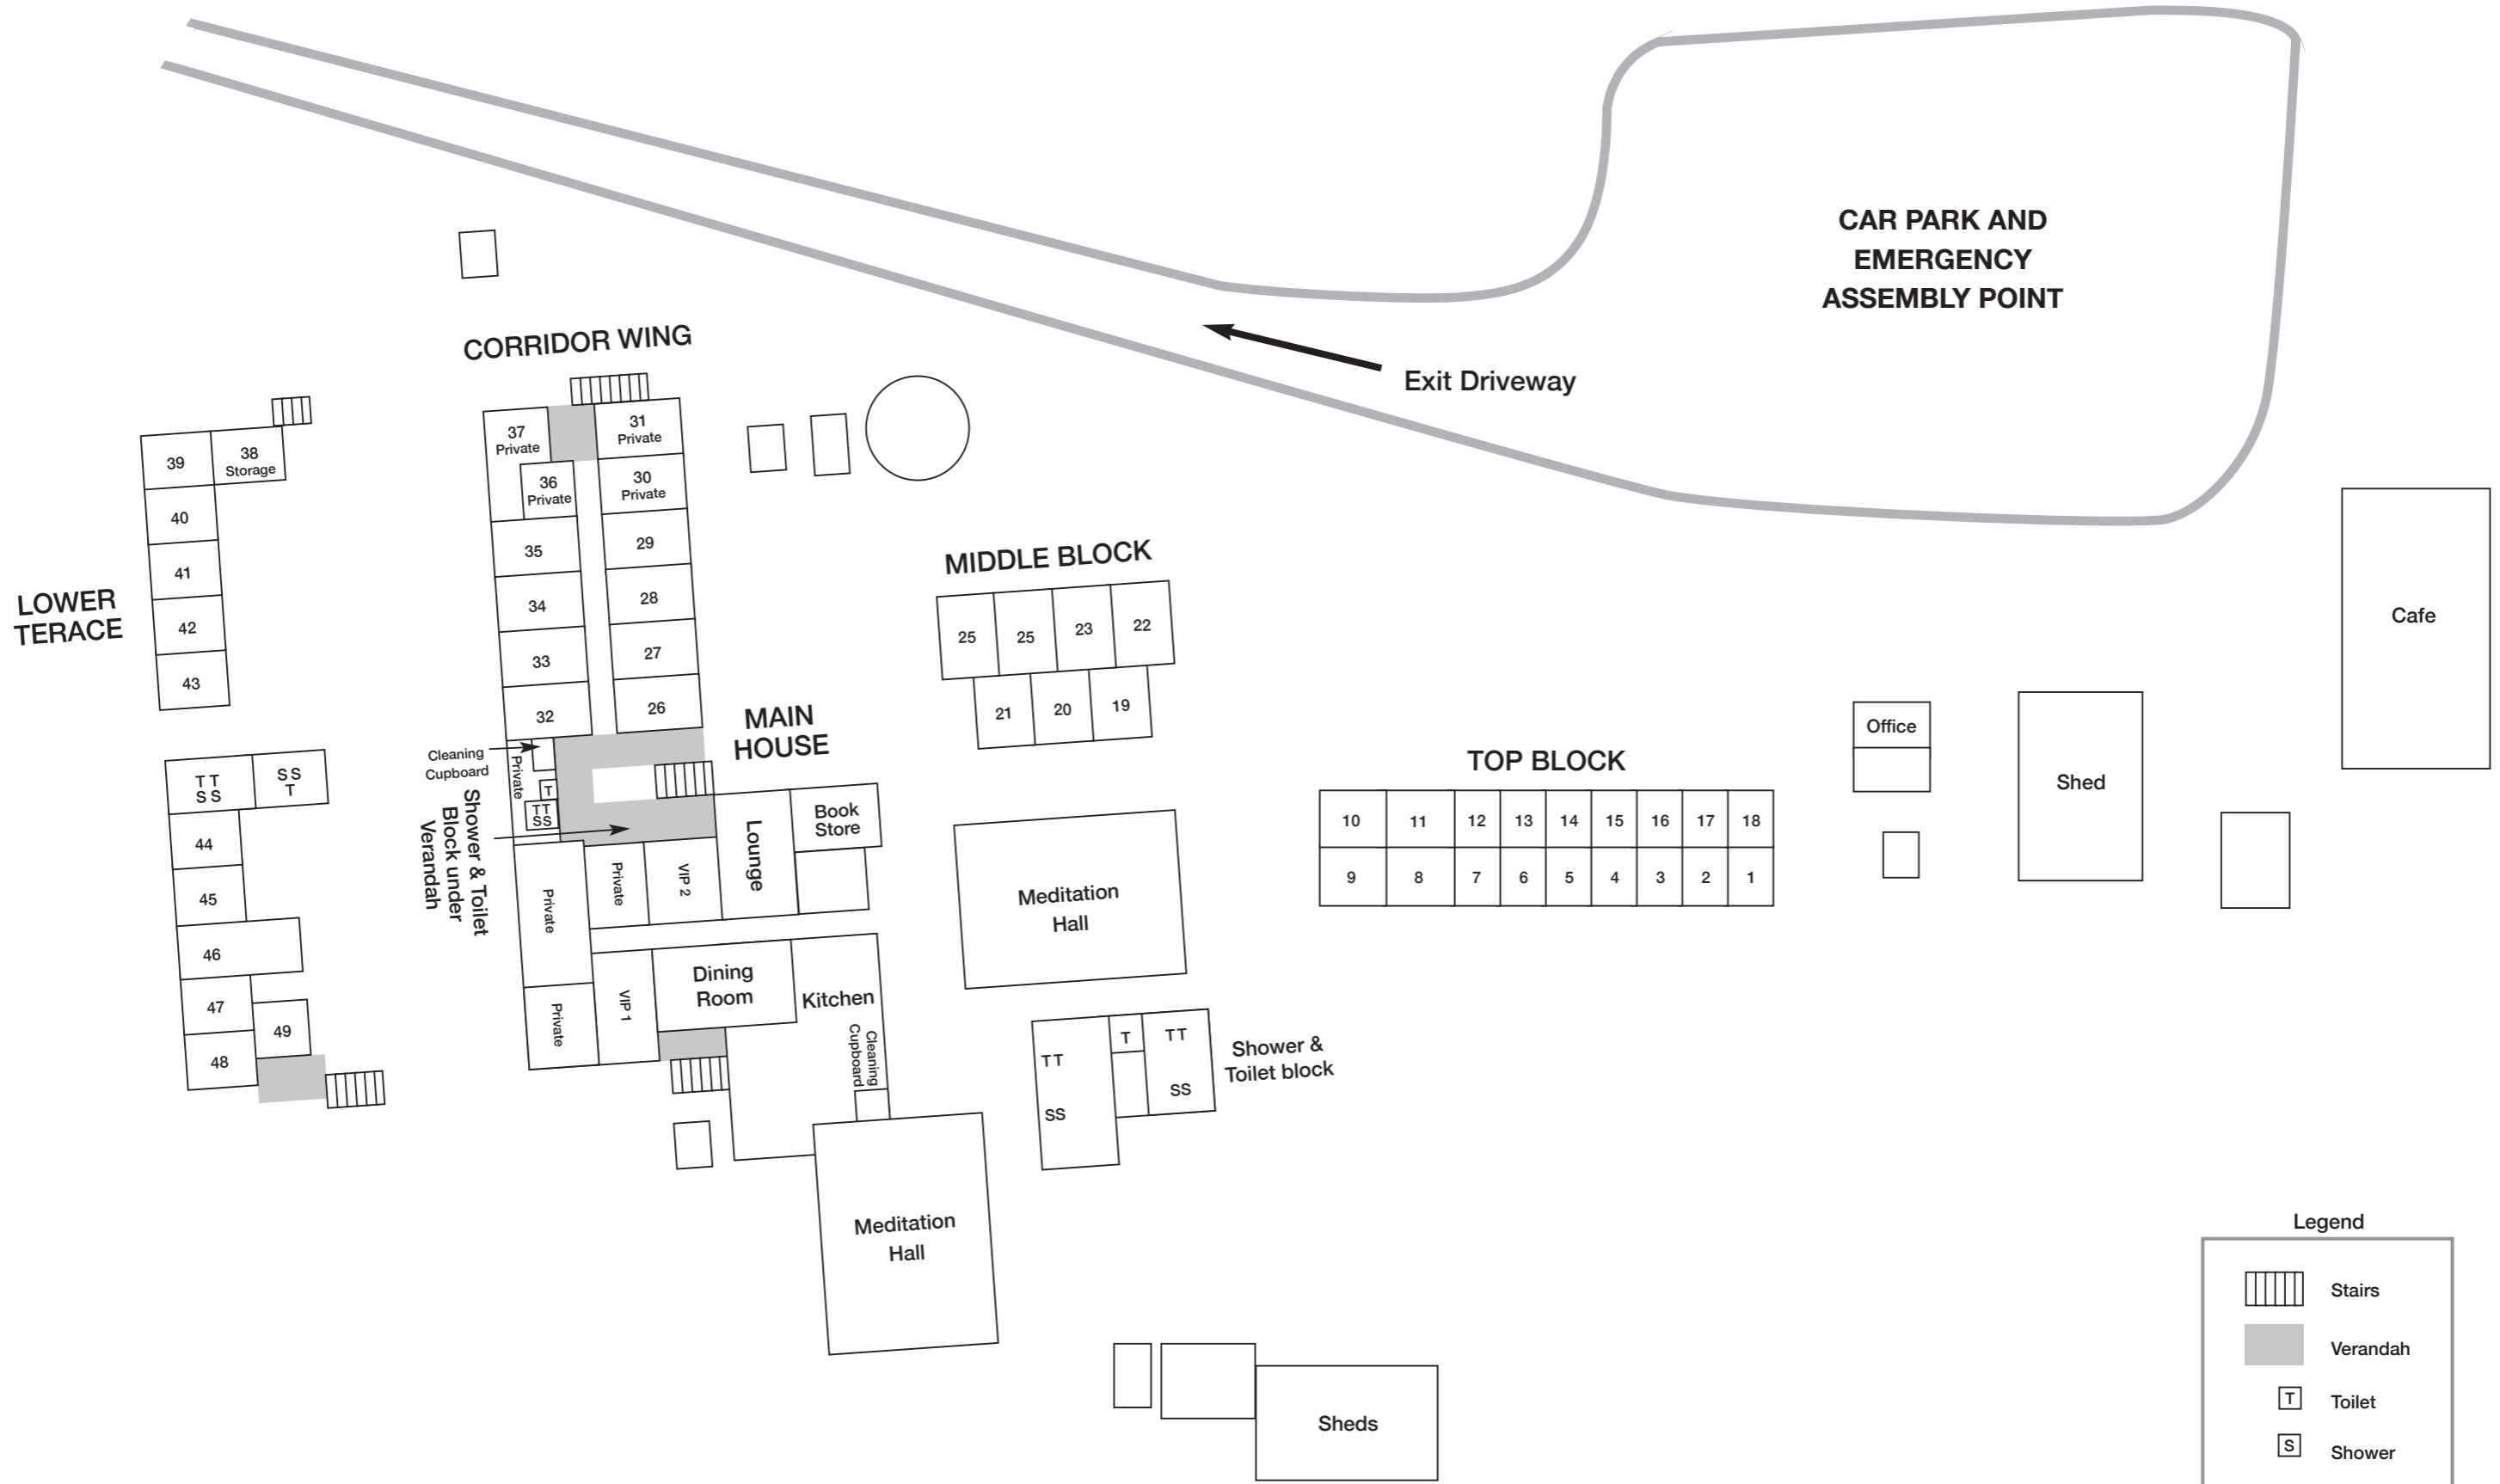

NUMBERING PLAN

Legend

	Stairs
	Verandah
	Toilet
	Shower

This is not to scale